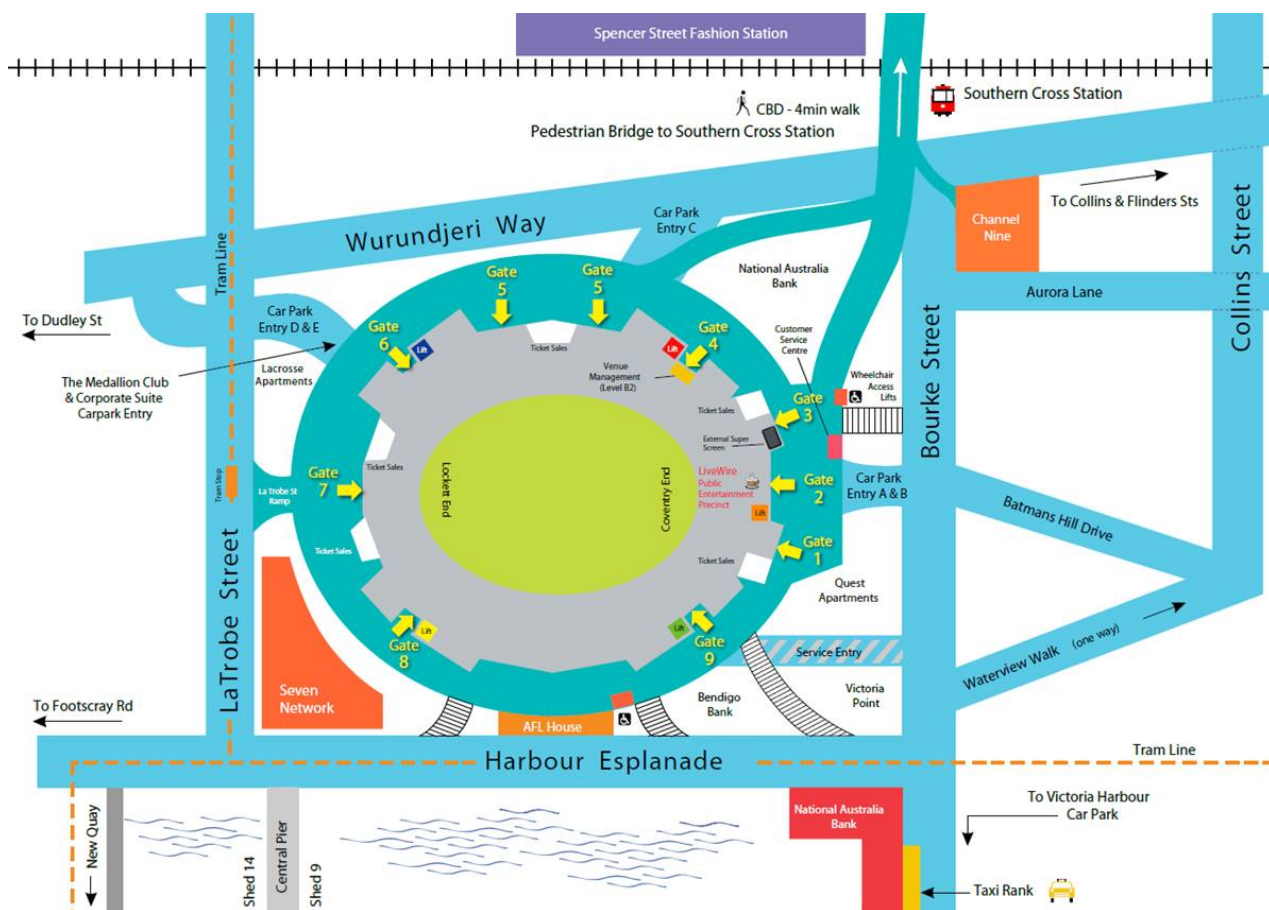

HOW TO GET TO THE VICTORY ROOM

By Private Vehicle

- Enter the Marvel Stadium car park via **Bourke Street - Car Park Entry A** (left ramp)
- Park to the left of the venue and follow the signs to **Gate 9**
- Take the lift to Level 1 and follow the signs to the Victory Room

By Taxi

- Direct the taxi to stop on the **Harbour Esplanade** side of the venue
- Proceed up the steps next to AFL House turn to your right, proceeding to **Gate 9** and follow the signs to the Victory Room

By Tram

- The Latrobe Street, Bourke Street and City Circle trams can be utilised to get to Marvel Stadium. Please refer to the map once you alight the tram to ascertain the direction you need to travel to and around the venue to get to **Gate 9**

By Train

- Cross the Bourke Street Pedestrian Bridge from Southern Cross Station until you reach Gate 2. Turn to your left, walk to Gate 9 and follow the signs to the Victory Room